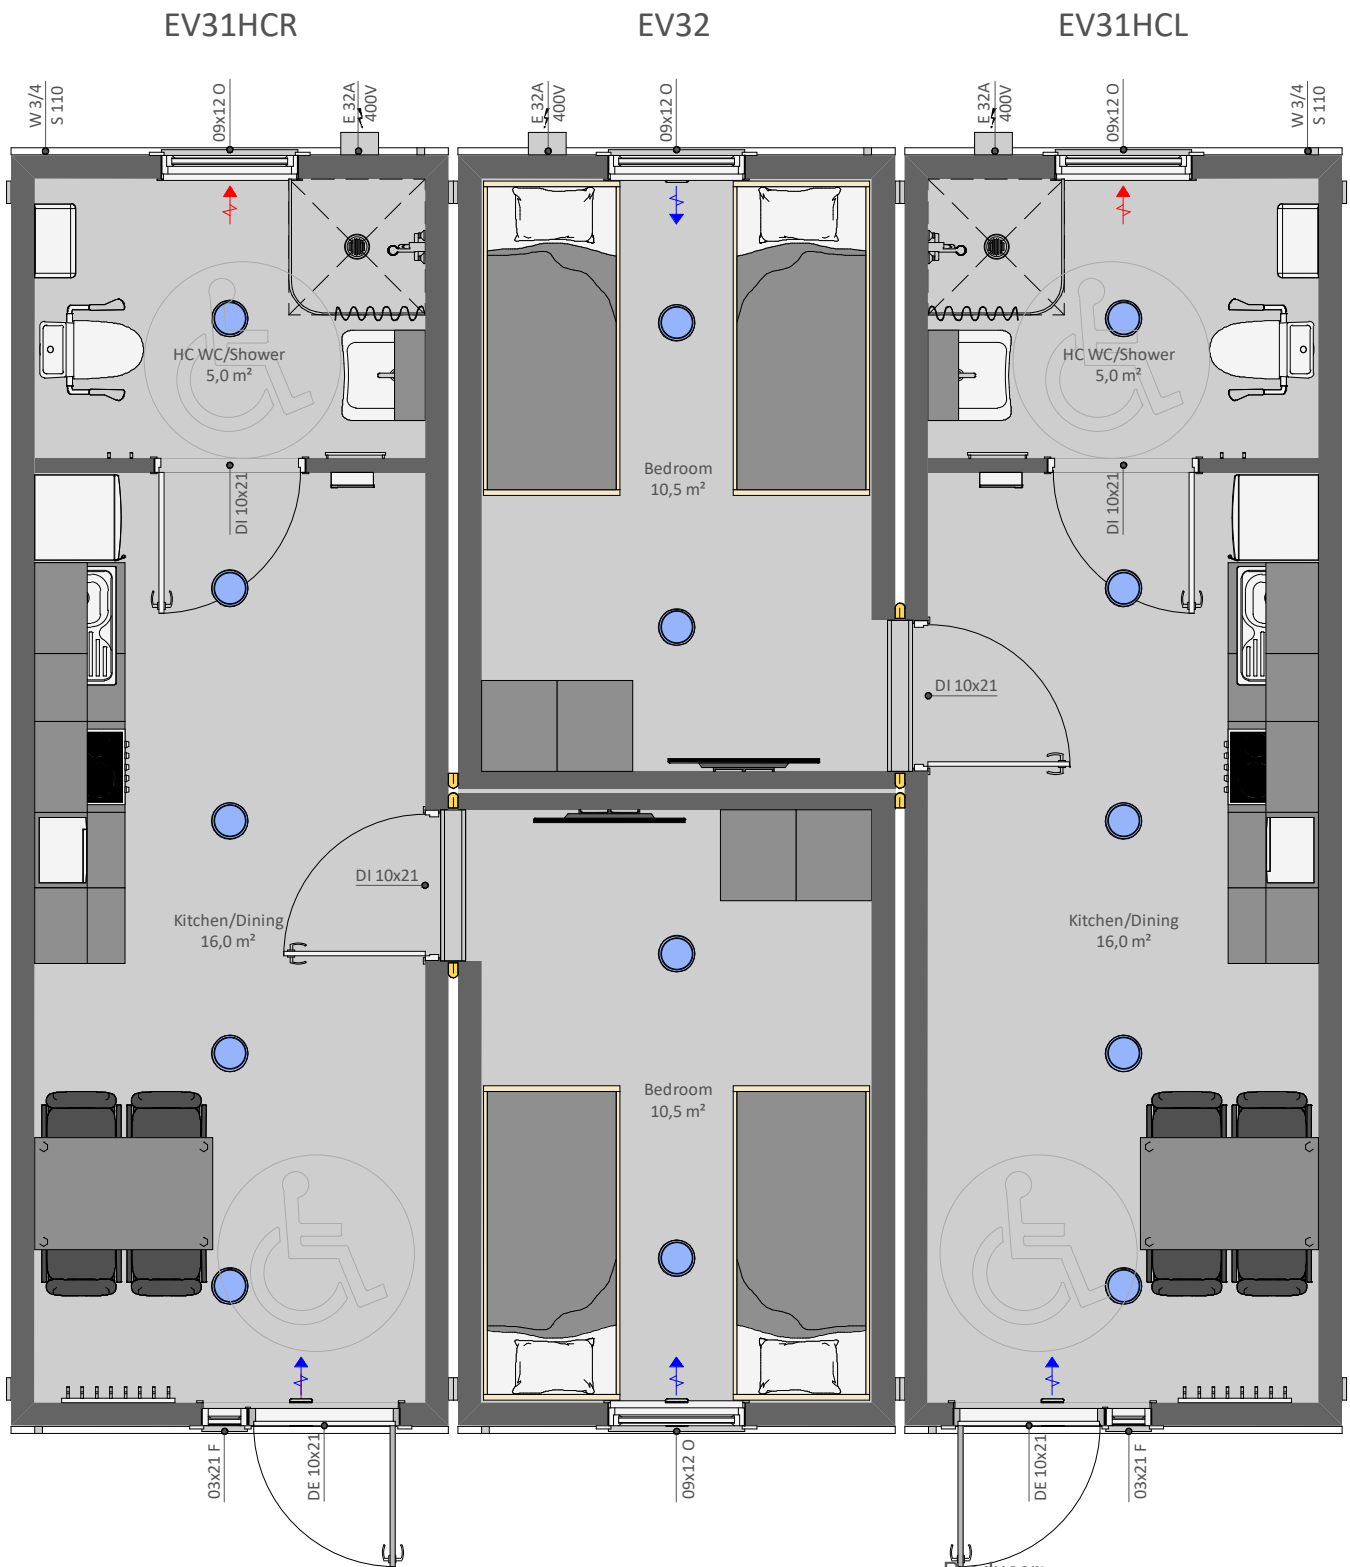

# EV3HC Set

EV3HC is a set of EVAC modules that form two 31,5m<sup>2</sup> apartments which each has bedroom, kitchen/dining room and WC/Shower room. The apartment can be built into a campus building together with our other EVAC and site hut modules