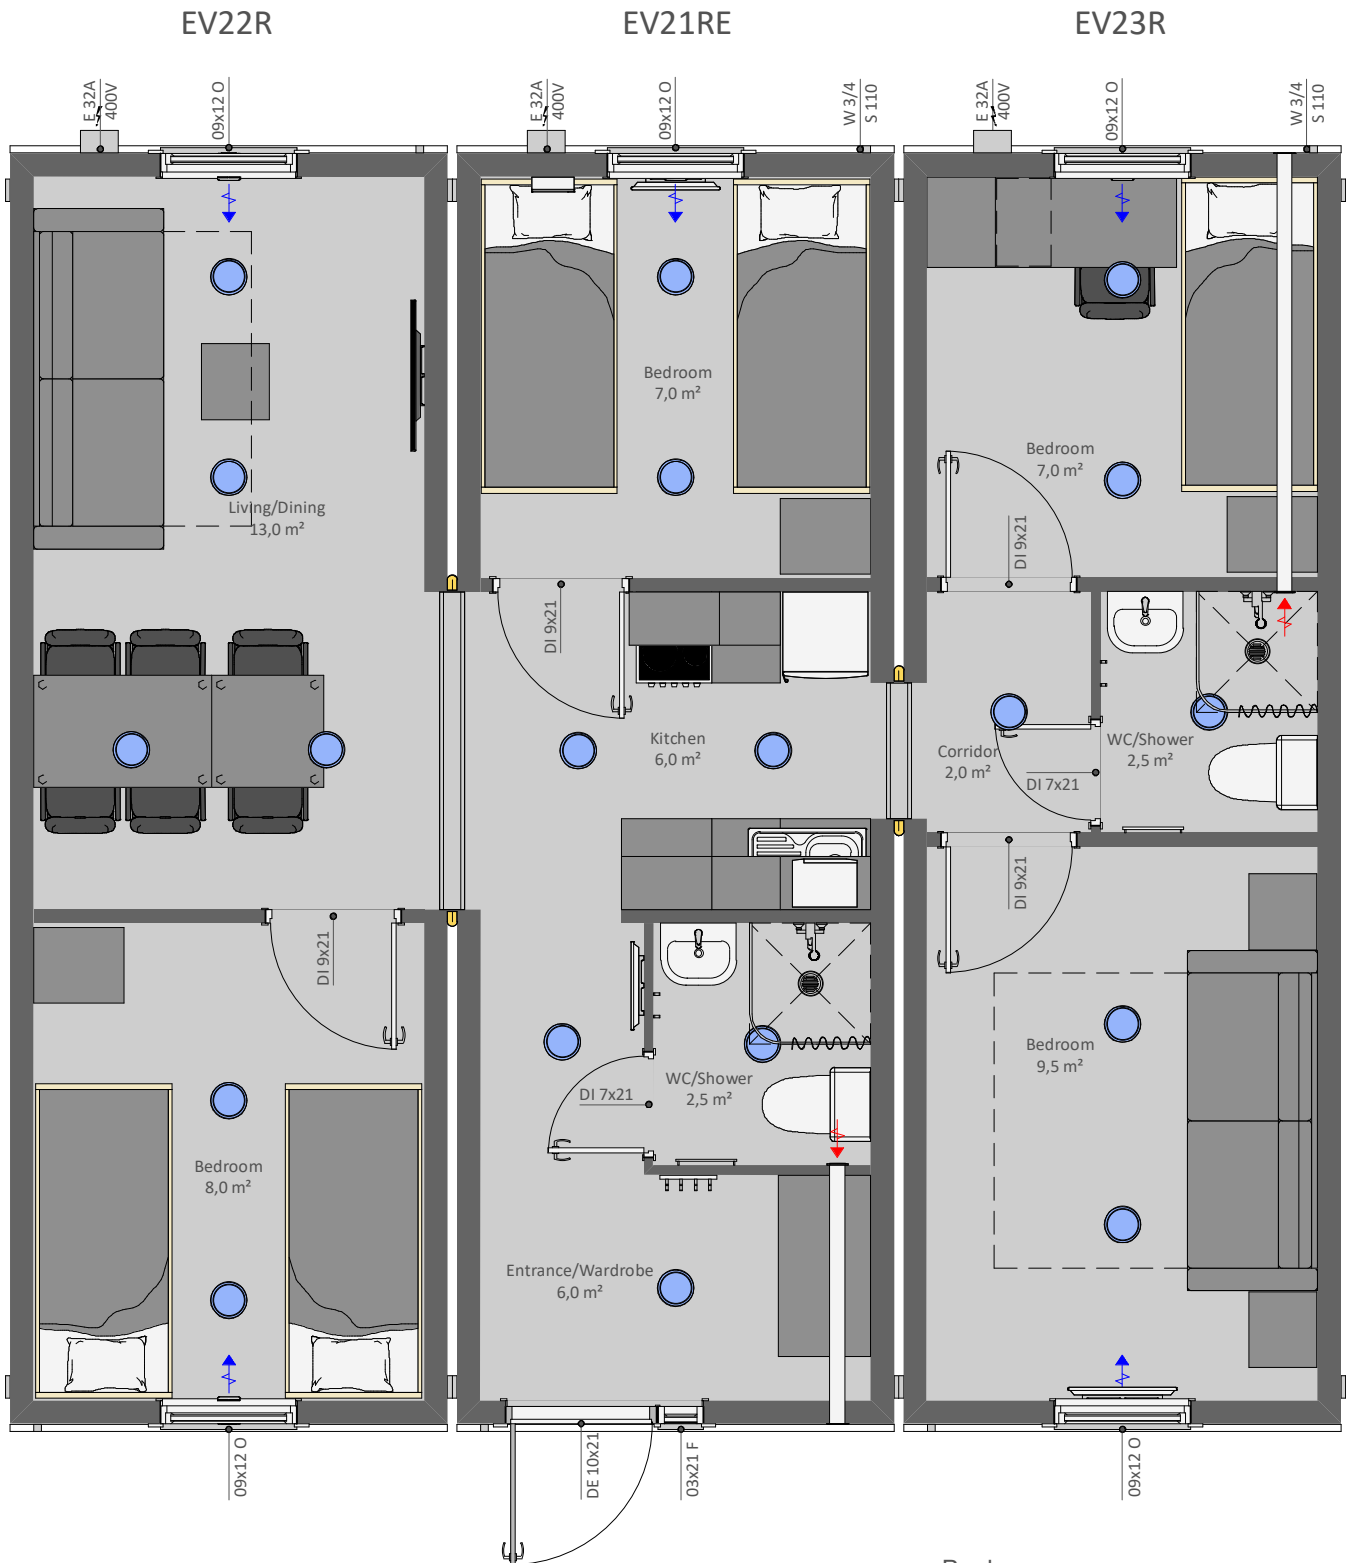

EV2RE Set

Producer:

EV2RE is a set of EVAC modules that form one 63,5m² apartment which has four bedrooms, living/dining room, kitchen, two WC/Shower rooms and entrance/wardorbe room. The apartment can be built into a campus building together with our other EVAC and site hut modules