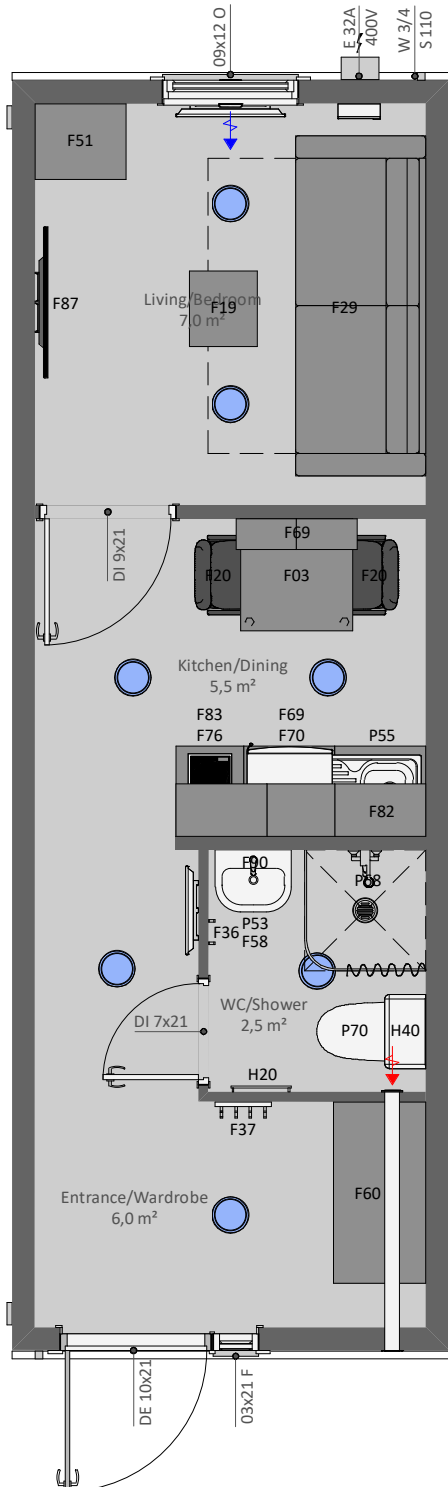

# EV10R

**EV10R** is a functional EVAC module with living/bedroom, kitchen with dining area, WC with a shower and an entrance/wardrobe room

## PRODUCT SPECIFICATION:

Building area	24,3 m <sup>2</sup>
Total area, of which	21,0 m <sup>2</sup>
- Entrance/Wardrobe	6,0 m <sup>2</sup>
- WC/Shower	2,5 m <sup>2</sup>
- Kitchen/Dining	5,5 m <sup>2</sup>
- Bedroom	7,0 m <sup>2</sup>
Transportation measures	2950 x 8570 x 3000 mm
Inside Measures	2582 x 8092 x 2400 mm
Weight	ca' 5400 kg
Roof angle	1:60

## INCLUDING:

- C01 - Galvanized steel profile frame, liftable with forklift and crane
- F36 - Clothes hanger hook 1 pc on wall
- F37 - Clothes hanger hooks 4 pc on wall
- F58 - Cabinet under basin
- F69 - Kitchen cabinet set
- F70 - Fridge S
- F76 - Stove 2
- F82 - Microwave oven
- F83 - Cooker hood, filtering
- F90 - Mirror on wall
- P53 - Ceramic basin L with mixer
- P55 - Sink, stainless, with mixer
- P68 - Shower area set, incl.; floor drainage, curtain, shower mixer
- P70 - Toilet seat and toilet paper roll holder
- H20 - Electrical towel dryer
- H40 - Water heater 100 L

## AVAILABLE AS ADD ON PRODUCTS:

- S05 - Window grid 900x1200 mm
- S18 - Venetian blind 900x1200 mm
- S25 - SmartLock for doors
- F03 - Dining table for 2 persons
- F19 - Sofa table
- F20 - Chair customer/dining
- F29 - Sofa bed
- F51 - Cabinet with shelves
- F60 - Wardrobe
- F87 - TV
- H50 - Heat Pump/Air Conditioning (Air-Air)
- V35 - Wall fan OUT-100/IN-100 with heat recovery
- E10 - Electrical connection cable 32A when campus building
- External connections when campus building
- Internal connections when campus building
- Fire resistant structures