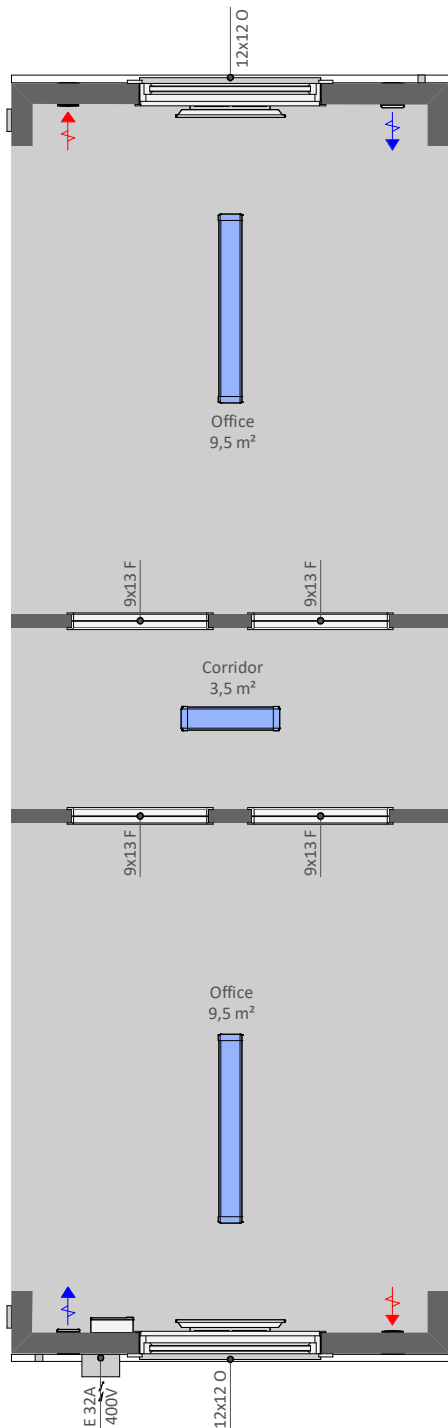

K02G4

K02G4 is a open space office module with two office rooms and corridor, without walls on the long sides

PRODUCT SPECIFICATION:

Building area	24,3 m ²
Total area, of which	22,5 m ²
- Office	9,5 m ²
- Corridor	3,5 m ²
- Office	9,5 m ²
Transportation measures	2950 x 8570 x 3000 mm
Inside Measures	2620 x 8120 x 2400 mm
Weight	ca' 4200 kg
Roof angle	1:60

INCLUDING:

C01 - Galvanized steel profile frame, liftable with forklift and crane
All components shown in the drawing

AVAILABLE AS ADD ON PRODUCTS:

- S05 - Window grid 1200x1200 mm
- S18 - Venetian blind 1200x1200 mm
- H50 - Heat Pump/Air Conditioning (Air-Air)
- V35 - Wall fan OUT-100/IN-100 with heat recovery
- E10 - Electrical connection cable 32A when campus building
- External connections when campus building
- Internal connections when campus building