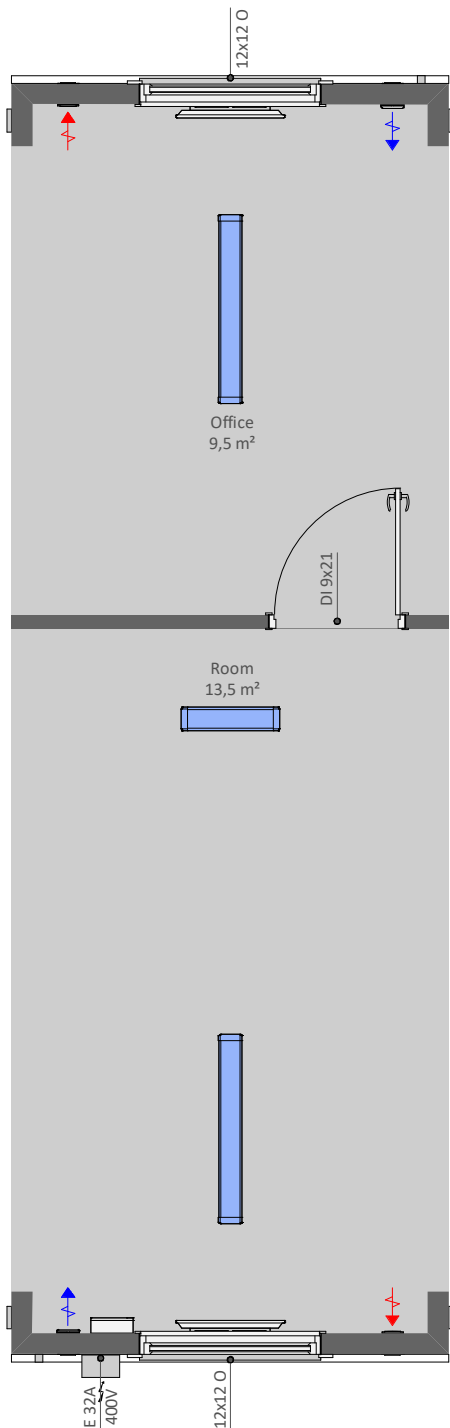

# K01D1

**K01D1** is a open space office module with one office room, without walls on the long sides

## PRODUCT SPECIFICATION:

Building area	24,3 m <sup>2</sup>
Total area, of which	23,0 m <sup>2</sup>
- Room	13,5 m <sup>2</sup>
- Office	9,5 m <sup>2</sup>
Transportation measures	2950 x 8570 x 3000 mm
Inside Measures	2620 x 8120 x 2400 mm
Weight	ca' 4100 kg
Roof angle	1:60

## INCLUDING:

C01 - Galvanized steel profile frame, liftable with forklift and crane  
All components shown in the drawing

## AVAILABLE AS ADD ON PRODUCTS:

- S05 - Window grid 1200x1200 mm
- S18 - Venetian blind 1200x1200 mm
- S25 - SmartLock for doors
- H50 - Heat Pump/Air Conditioning (Air-Air)
- V35 - Wall fan OUT-100/IN-100 with heat recovery
- E10 - Electrical connection cable 32A when campus building
- External connections when campus building
- Internal connections when campus building