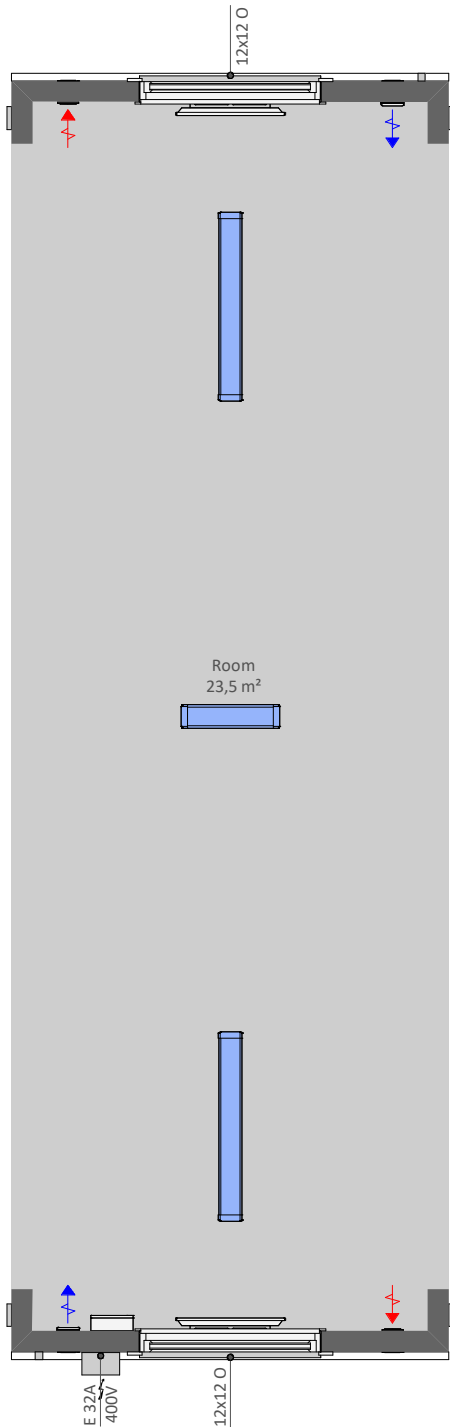

K00

K00 is a single open space office module without walls on the long sides

PRODUCT SPECIFICATION:

Building area	24,3 m ²
Total area, of which	23,5 m ²
- Room	23,5 m ²
Transportation measures	2950 x 8570 x 3000 mm
Inside Measures	2620 x 8120 x 2400 mm
Weight	ca' 4000 kg
Roof angle	1:60

INCLUDING:

C01 - Galvanized steel profile frame, liftable with forklift and crane
All components shown in the drawing

AVAILABLE AS ADD ON PRODUCTS:

- S05 - Window grid 1200x1200 mm
- S18 - Venetian blind 1200x1200 mm
- H50 - Heat Pump/Air Conditioning (Air-Air)
- V35 - Wall fan OUT-100/IN-100 with heat recovery
- E10 - Electrical connection cable 32A when campus building
- External connections when campus building
- Internal connections when campus building